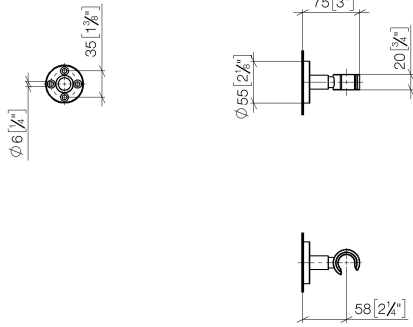

## EDITION PRO Wall bracket - Chrome

---

28 050 626

- rosette Ø 55 mm

	Chrome	28 050 626-00
	Matte Black	28 050 626-33
	Brushed Chrome	28 050 626-93

## EDITION PRO Wall bracket - Chrome

---

28 050 626

mm [inches]

**EDITION PRO Wall bracket - Chrome**

28 050 626

Parts for other finishes can be found here: [Matte Black](#)

**Spare parts list**

No.	Item Number	Name	Quantity used	Delivery time
1	05 17 62 500 00 90	fixing set	1	2
2	90 27 62 502 00-00	rosette	1	-
Spare part can no longer be ordered, please order the replacement item				
3	08 17 62 550-00	holder	1	10
4	08 18 50 585 90	screw	1	2
5	90 18 40 035 00 90	sleeve	1	2
6	09 17 20 014-00	holder	1	10